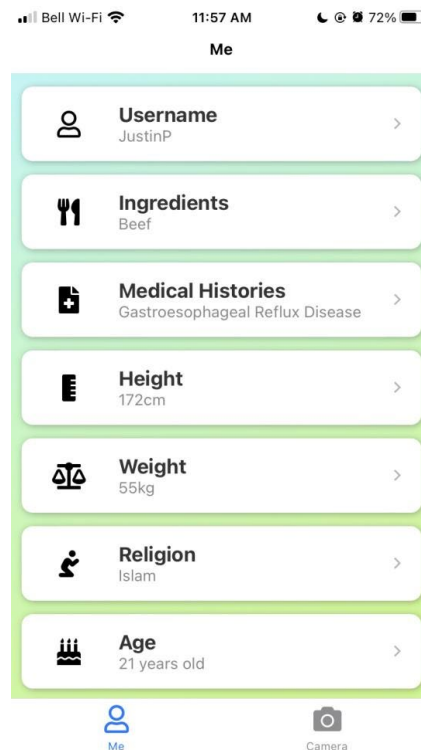

APP DEMONSTRATION

STEP 1

STEP 2

STEP 3